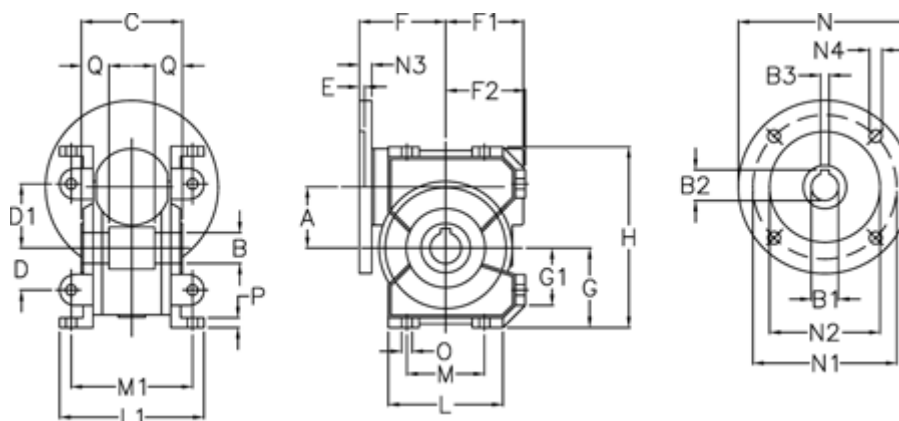

Article number: 3918049014032

Description: Worm gear with st. steel hollow shaft
VF 49 EP-U-14- 80B5

Measures

a	= 49.5	E	= 3.0	L	= 93	N4	= 11.5
B	= 25	F	= 70	L1	= 117.0	O	= 8.5
B1 E7	= 19	F1	= 63	M	= 63	P	= 8
B2	= 21.8	F2	= 64.5	M1	= 98.5	Q	= 22.5
B3 H9	= 6	g	= 64.5	N	= 200		
C	= 82	G1	= 46.5	N1	= 165		
D	= 34	H	= 146.5	N2	= 130		
D1	= 52	H1	= 110.5	N3	= 10.0		